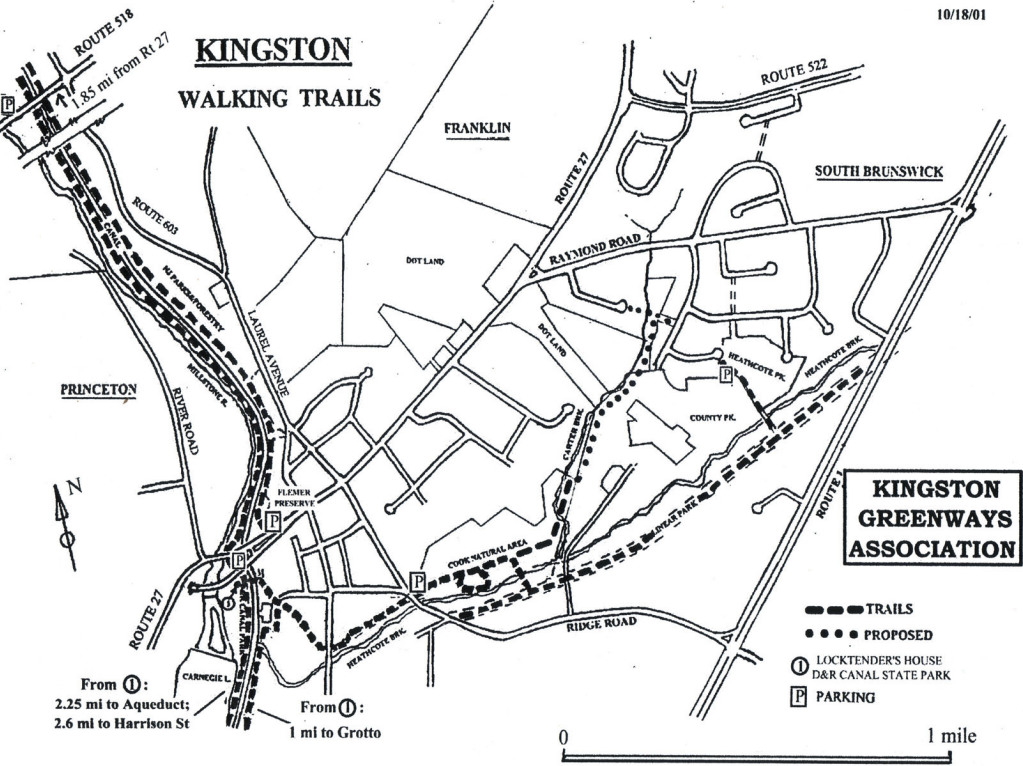

# KINGSTON WALKING TRAILS

ROUTE 518  
1.85 mi from Rt 27

PRINCETON

From ①:  
2.25 mi to Aqueduct;  
2.6 mi to Harrison St

From ①:  
1 mi to Grotto

**KINGSTON  
GREENWAYS  
ASSOCIATION**

- TRAILS
- ... PROPOSED
- ⓪ LOCKTENDER'S HOUSE & RARITAN CANAL STATE PARK
- P PARKING